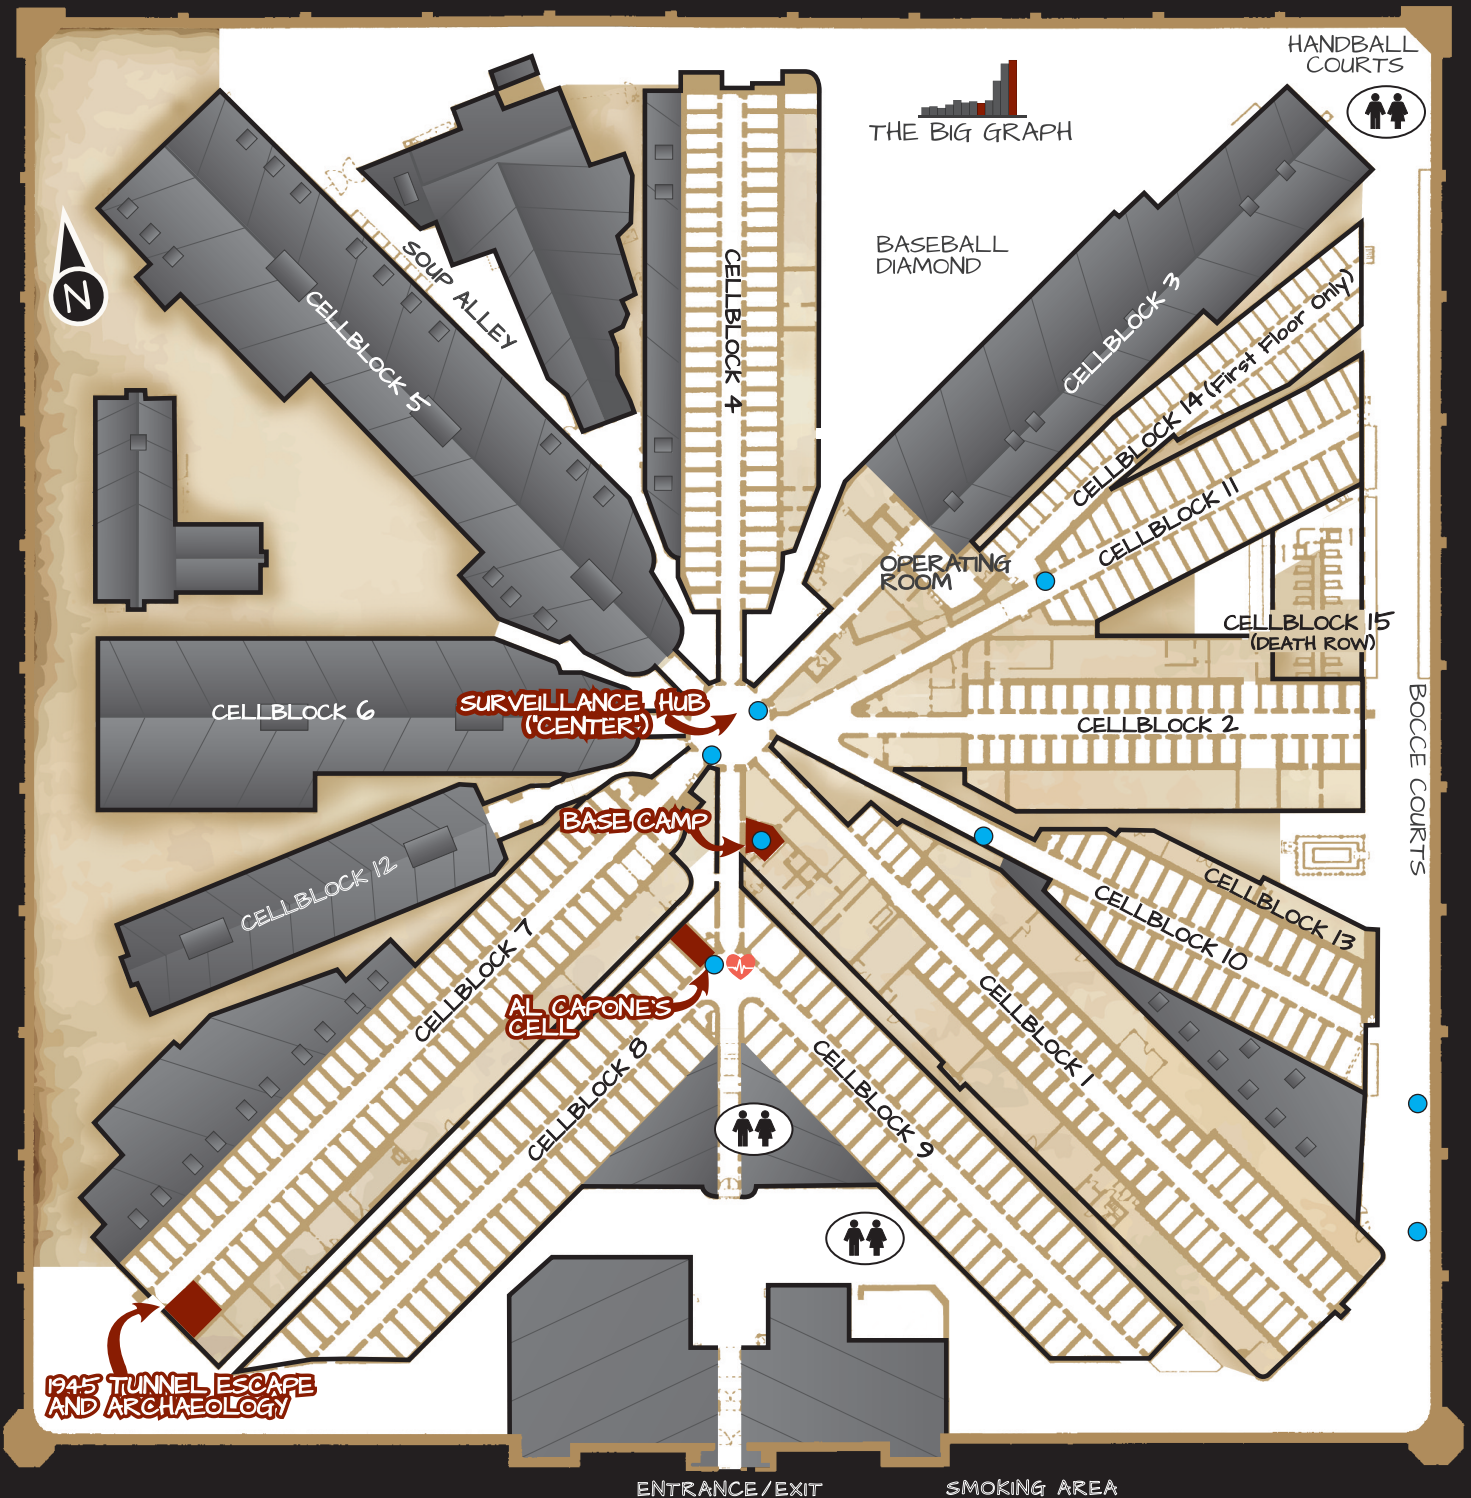

PARANORMAL INVESTIGATIONS

AT EASTERN STATE PENITENTIARY

 Areas of the penitentiary accessible during paranormal investigations.

 Spaces closed to the public.

 Electrical Outlet (110 V)

Approved areas are licensed by the City of Philadelphia for nighttime tours. Staff are not able to grant access to additional locations. Some areas may be periodically closed for routine maintenance, construction, repairs or other reasons.

Investigators are welcome to use any open outlets that are accessible and shown on this map. No Eastern State equipment may be unplugged from any outlet. Due to their location, breaker boxes are not accessible during paranormal investigations; therefore, any tripped breakers will remain off for the rest of the investigation. Our staff can only turn on or off lights that are controlled by a switch (Center, Cellblock 4, South Corridor and Baseball). Lights that are controlled by timers cannot be turned on or off.