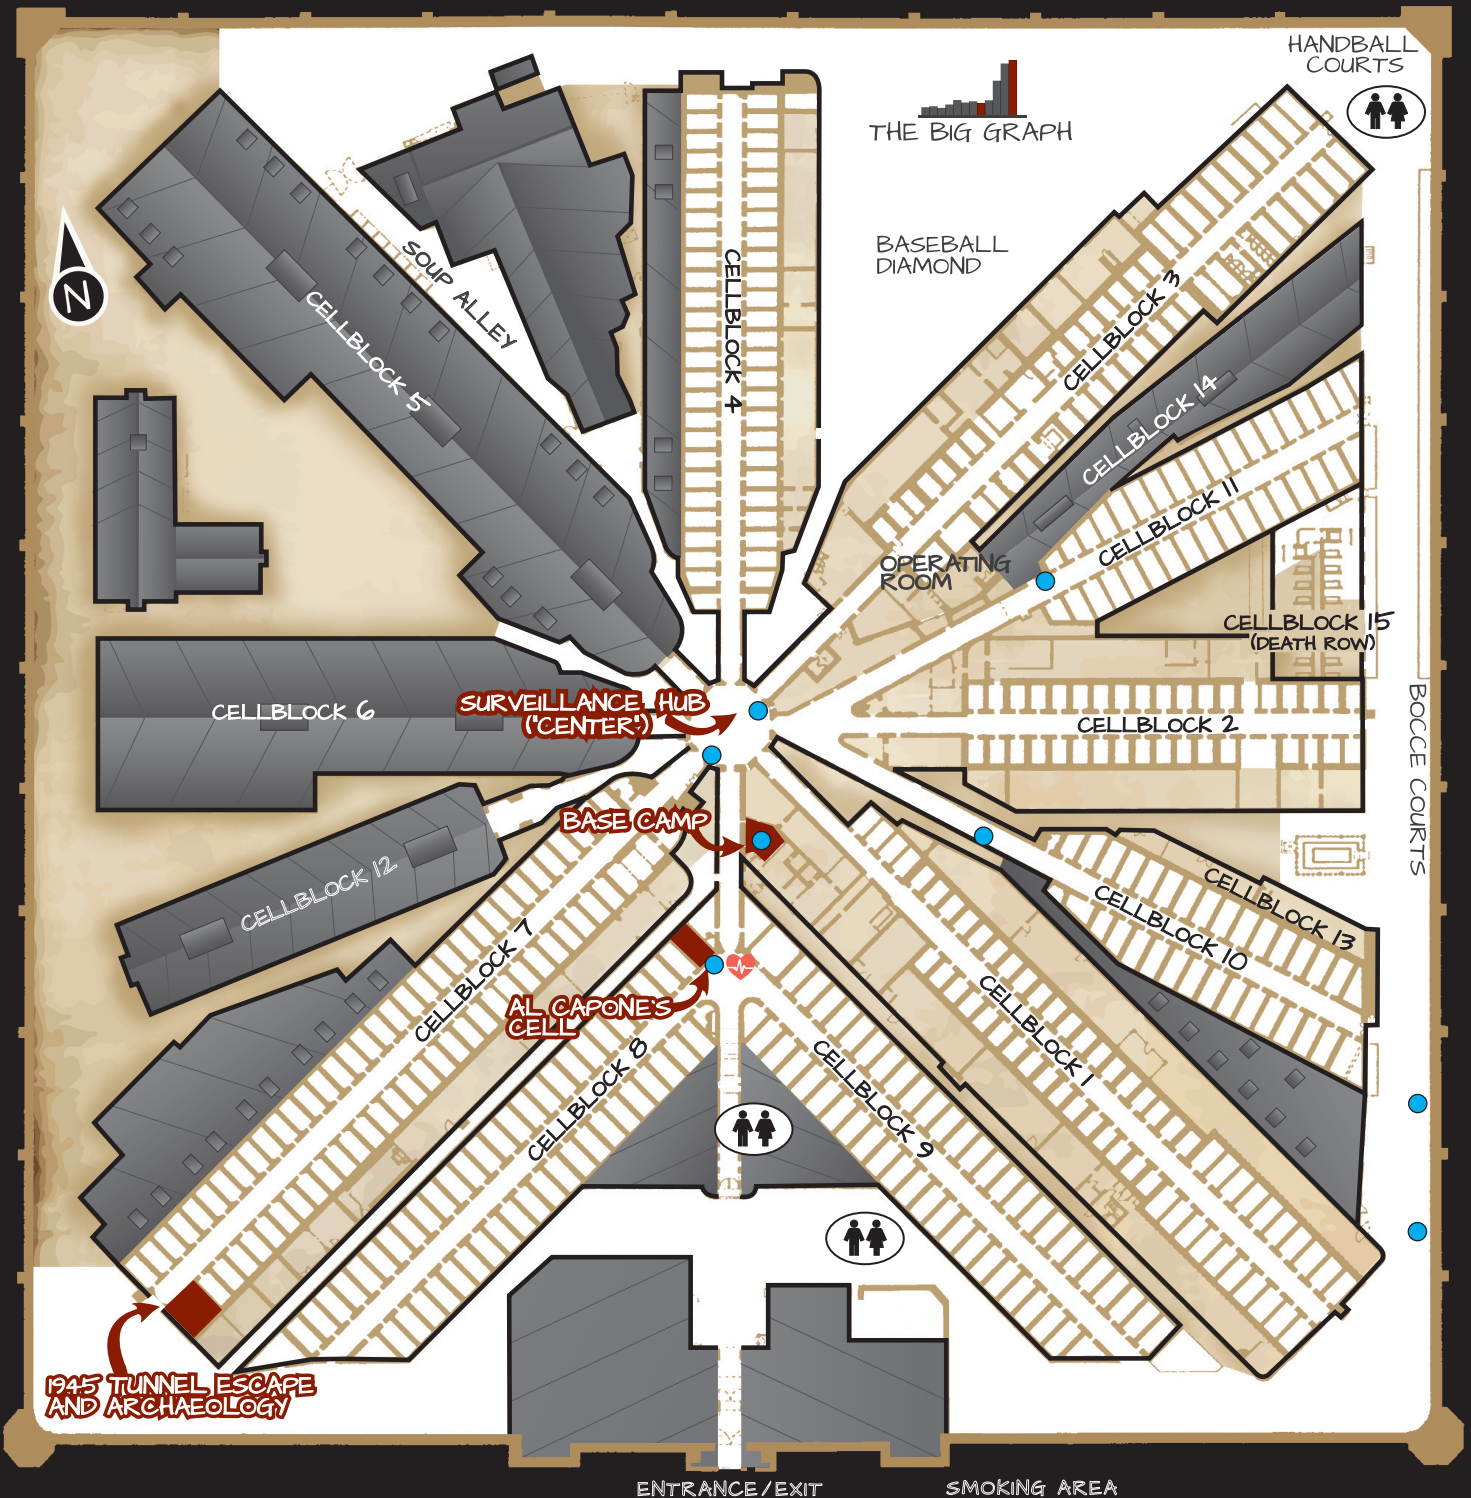

PARANORMAL INVESTIGATIONS

AT EASTERN STATE PENITENTIARY

 Areas of the penitentiary accessible during paranormal investigations.

 Spaces closed to the public.

 Electrical Outlet (110 V)

Approved areas are licensed by the City of Philadelphia for nighttime tours. Staff are not able to grant access to additional locations. Some areas may be periodically closed for routine maintenance, construction, repairs or other reasons.

Investigators are welcome to use any open outlets that are accessible and shown on this map. No Eastern State equipment may be unplugged from any outlet. Due to their location, breaker boxes are not accessible during paranormal investigations; therefore, any tripped breakers will remain off for the rest of the investigation. Our staff can only turn on or off lights that are controlled by a switch (Center, Cellblock 4, South Corridor and Baseball). Lights that are controlled by timers cannot be turned on or off.