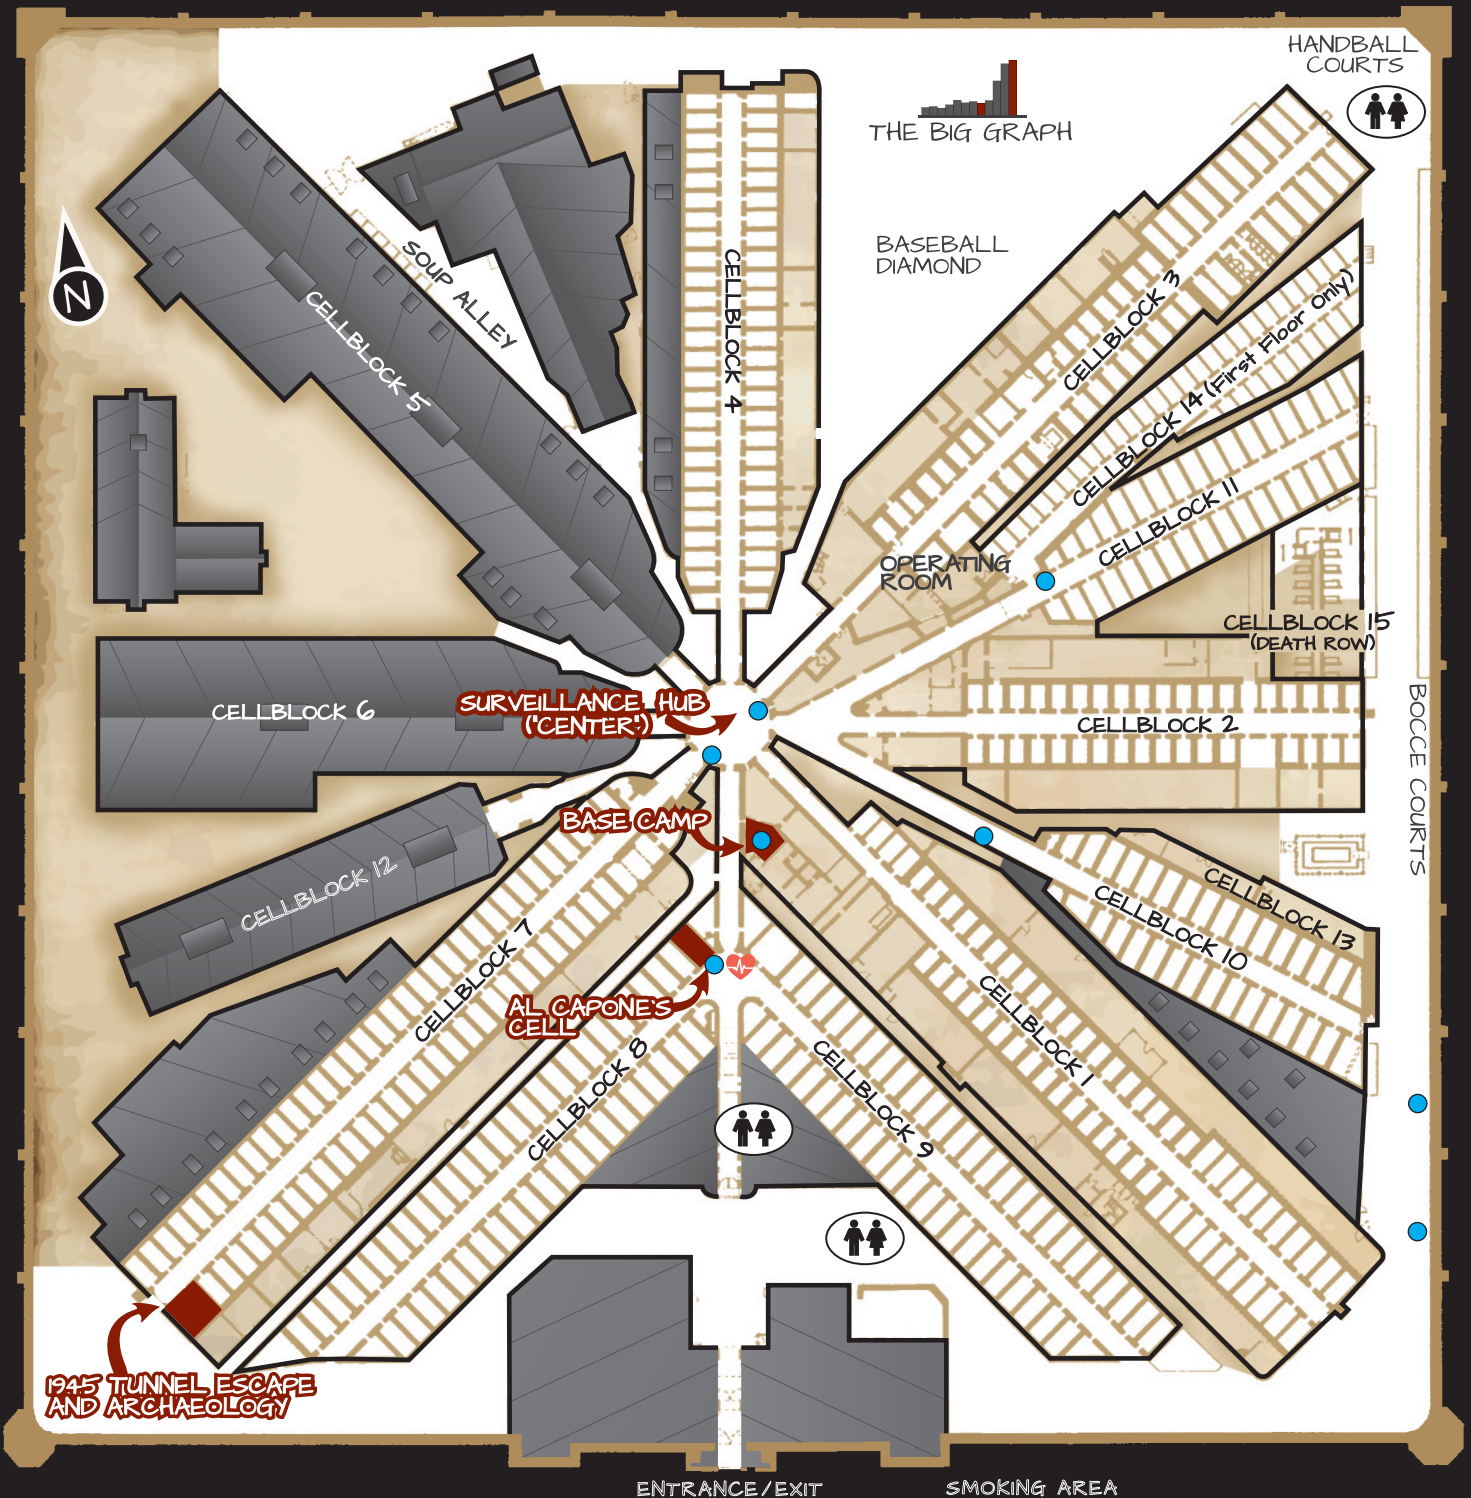

PARANORMAL INVESTIGATIONS

AT EASTERN STATE PENITENTIARY

 Areas of the penitentiary accessible during paranormal investigations.

 Spaces closed to the public.

 Electrical Outlet (110 V)

Approved areas are licensed by the City of Philadelphia for nighttime tours. Staff are not able to grant access to additional locations. Some areas may be periodically closed for routine maintenance, construction, repairs or other reasons.

Investigators are welcome to use any open outlets that are accessible and shown on this map. No Eastern State equipment may be unplugged from any outlet. Due to their location, breaker boxes are not accessible during paranormal investigations; therefore, any tripped breakers will remain off for the rest of the investigation. Our staff can only turn on or off lights that are controlled by a switch (Center, Cellblock 4, South Corridor and Baseball). Lights that are controlled by timers cannot be turned on or off.