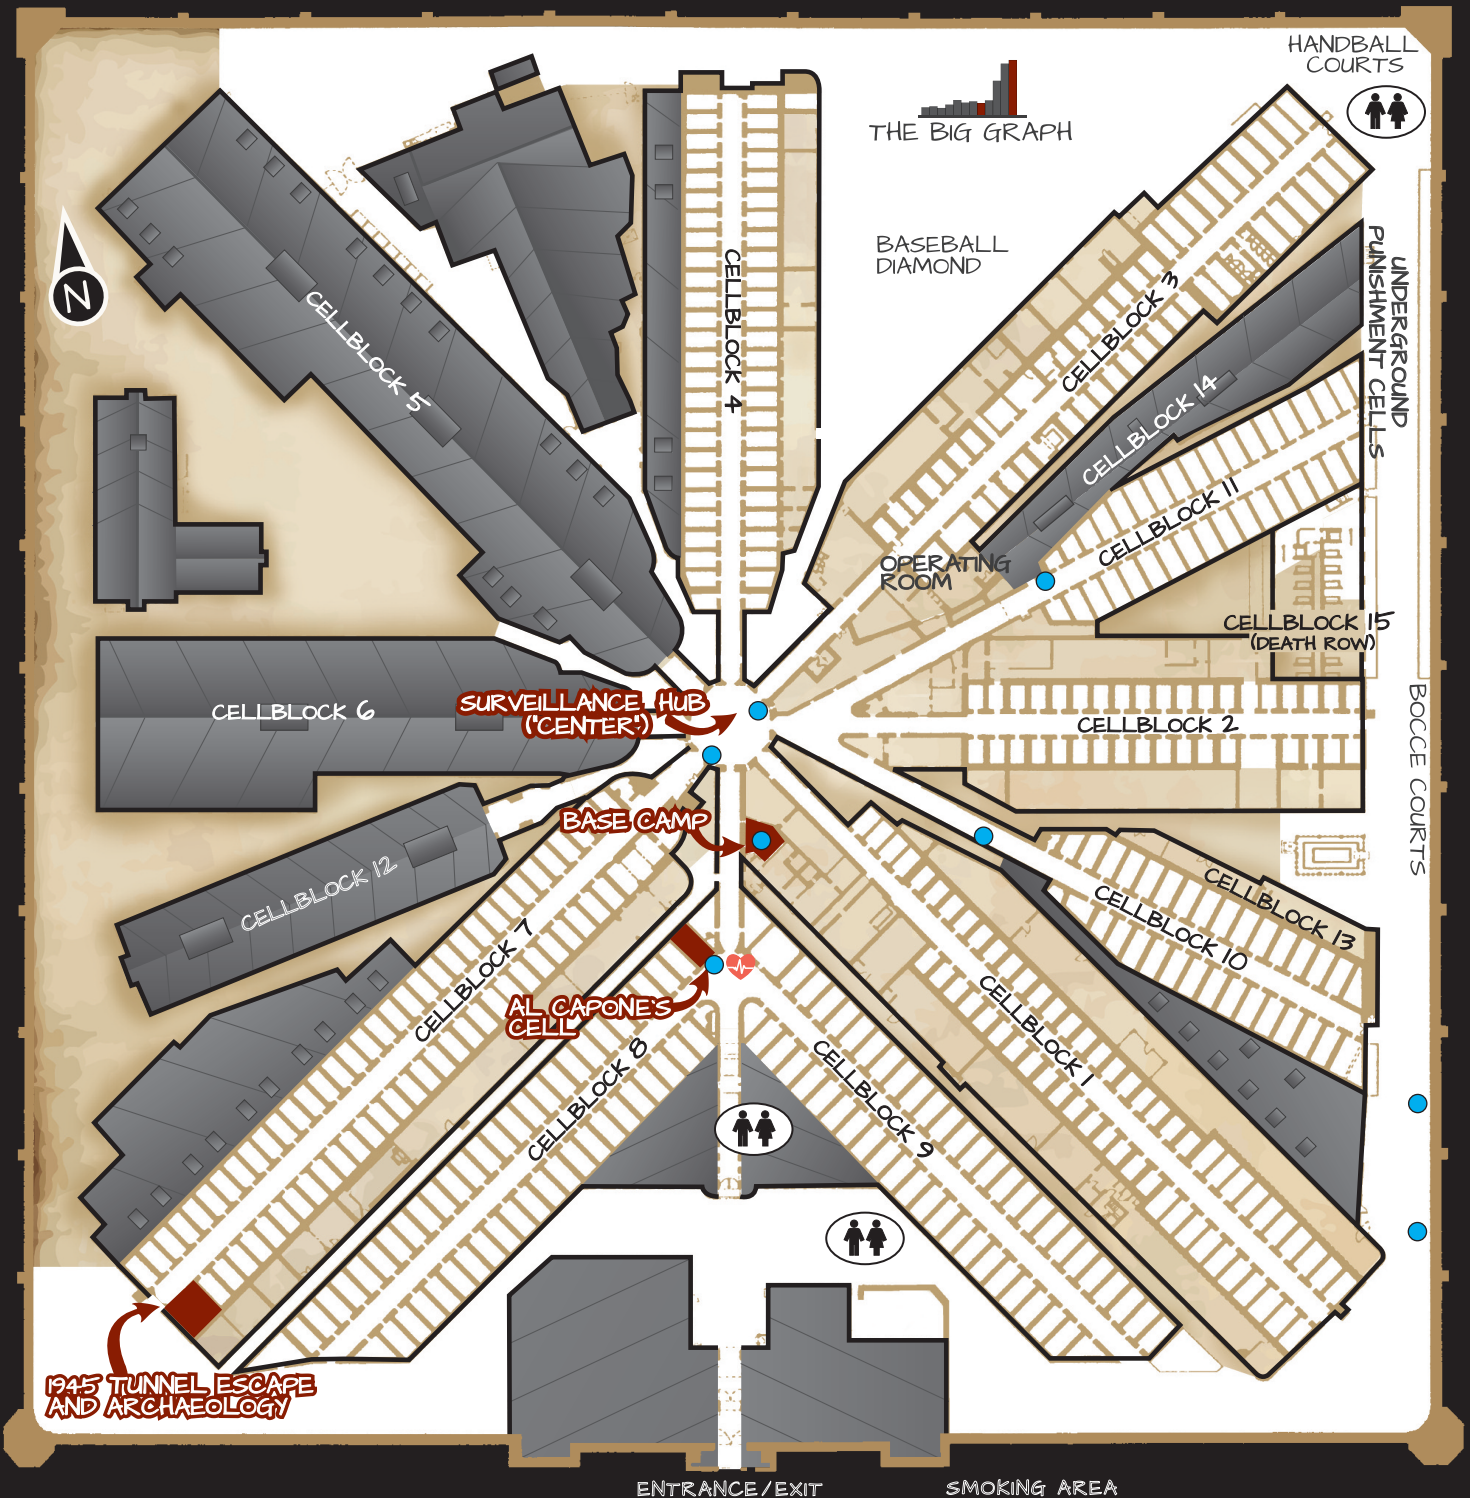

## AT EASTERN STATE PENITENTIARY

- Areas of the penitentiary accessible during photo & film shoots.
- Spaces closed to the public.
- Electrical Outlet (110 V)

Approved areas are licensed by the City of Philadelphia for film & photo shoots. Staff are not able to grant access to additional locations. Some areas may be periodically closed for maintenance, construction, repairs or other reasons.

Due to their location, breaker boxes are not accessible during the shoot; therefore, any tripped breakers will remain off for the rest of the shoot.