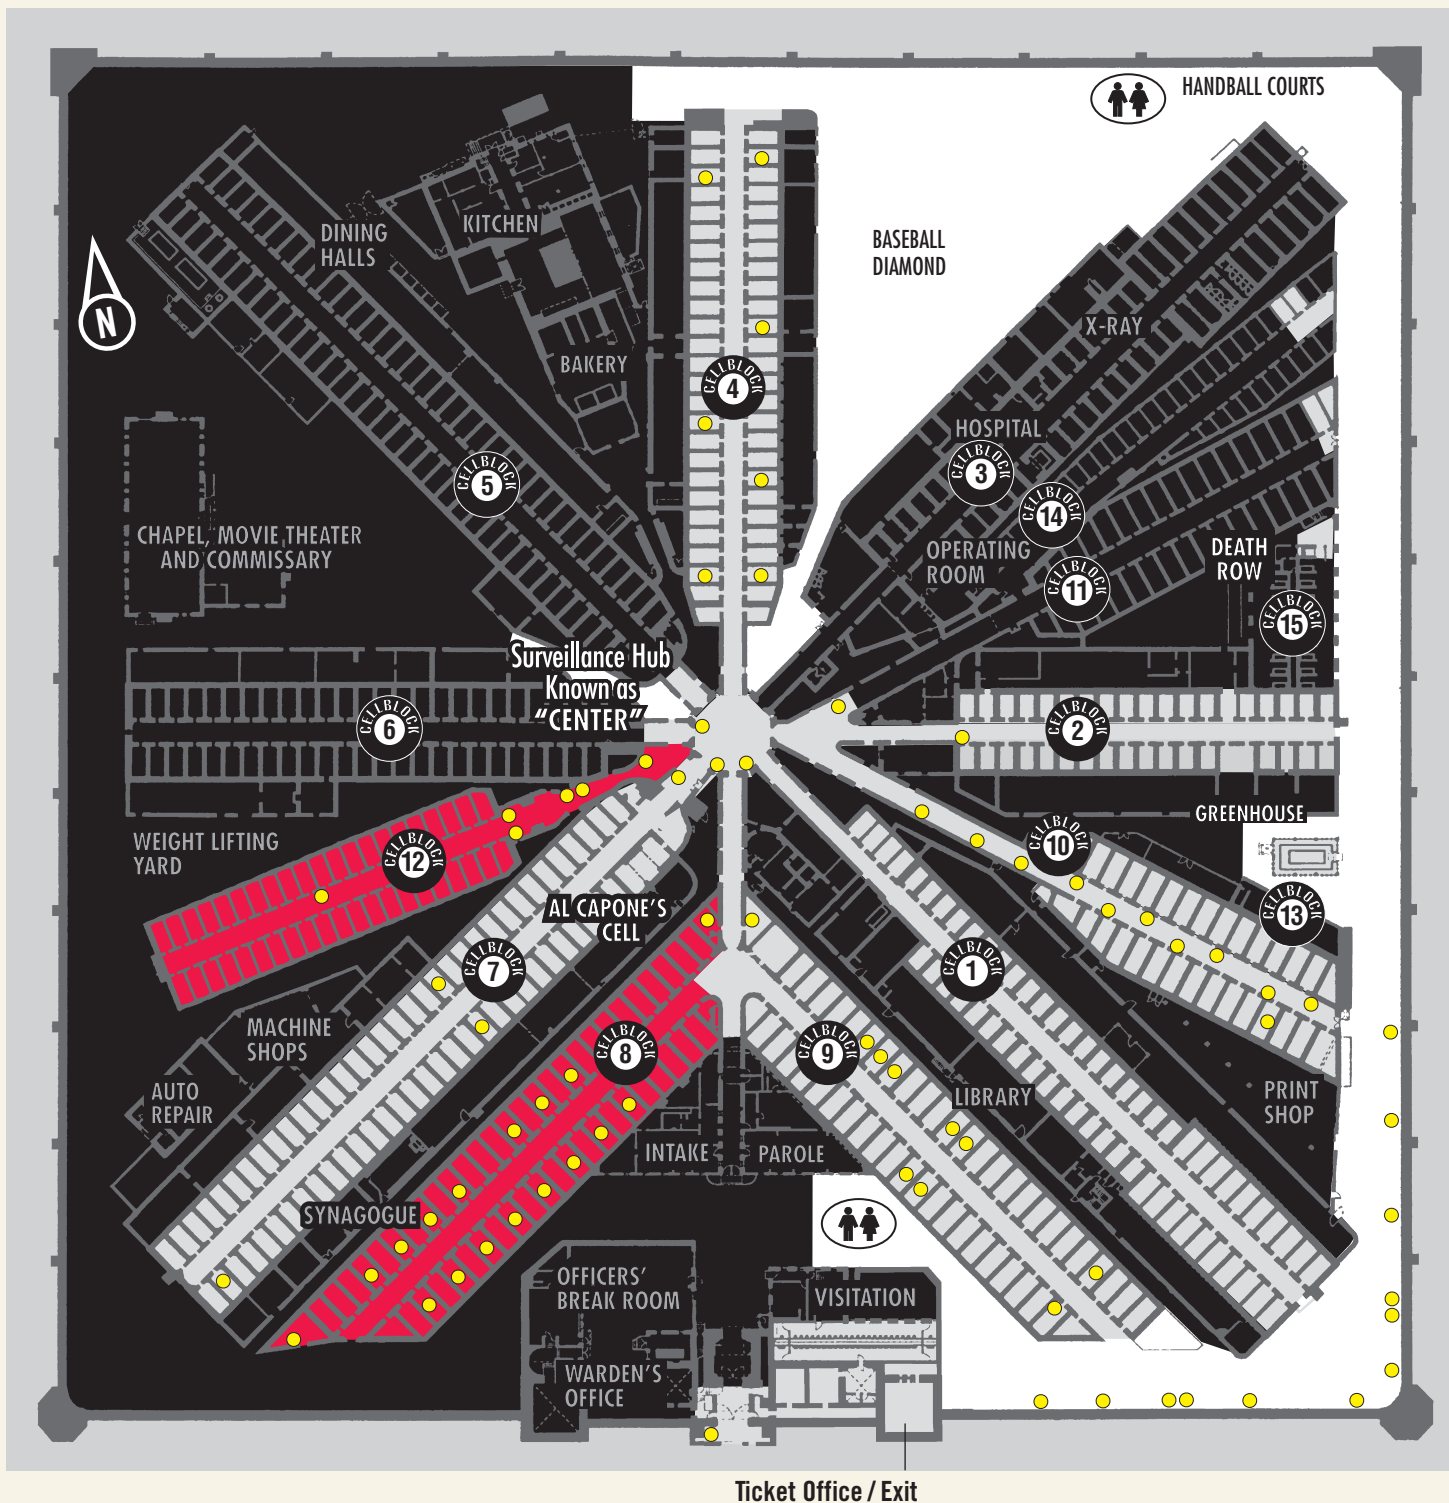

AREAS OF THE PENITENTIARY OPEN FOR PARANORMAL INVESTIGATIONS

- Approved public spaces accessible during both normal tour hours and paranormal investigations.
- Approved non-public spaces accessible during paranormal investigations only.
- Spaces not available during paranormal investigations.
- Electrical Outlet (110 V)

**Areas of the penitentiary are periodically closed for construction, maintenance, safety inspections and other reasons. The spaces listed as being accessible on this map are the spaces normally open during paranormal investigations; however, they are subject to change without notice.*