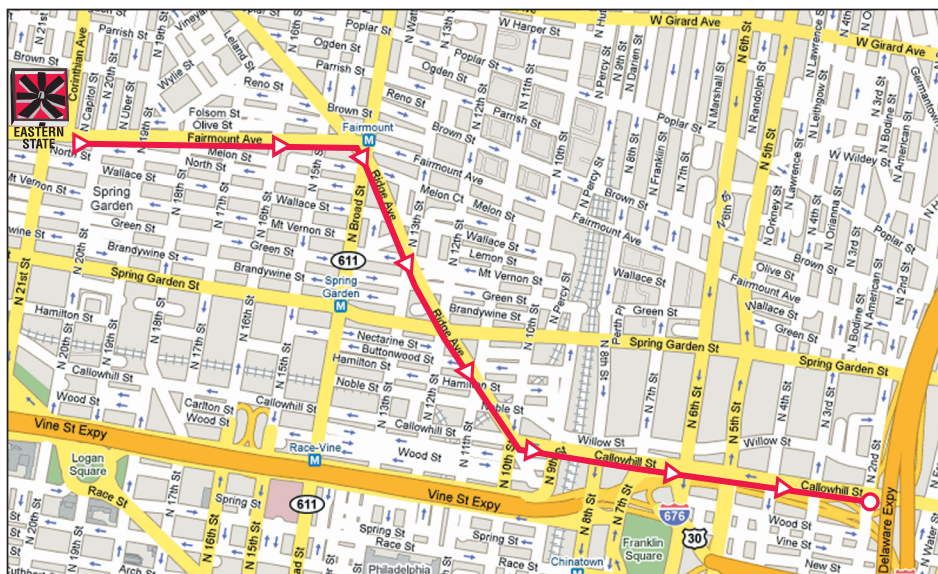

## SEDGELY AVENUE

Bus drivers in need of short term parking may consider Sedgely Avenue as an alternative to the CBC. Although this is not an official bus parking location, as long as the driver remains with the vehicle, buses parking along Sedgely Avenue for a short amount of time usually have no problems. Sedgely Avenue is located about 5 blocks from Eastern State Penitentiary just off of Kelly Drive behind the Philadelphia Museum of Art.

**All buses, motor coaches and tour buses are prohibited from parking on city streets.**

**The Philadelphia Parking Authority regularly patrols Fairmount Avenue and will begin ticketing without advanced notice.**

## EASTERN STATE PENITENTIARY TO CALLOWHILL BUS CENTER

2nd and Callowhill Streets

## EASTERN STATE PENITENTIARY TO SEDGELY AVENUE

5 Blocks from Eastern State Penitentiary, just off Kelly Drive behind the Philadelphia Museum of Art